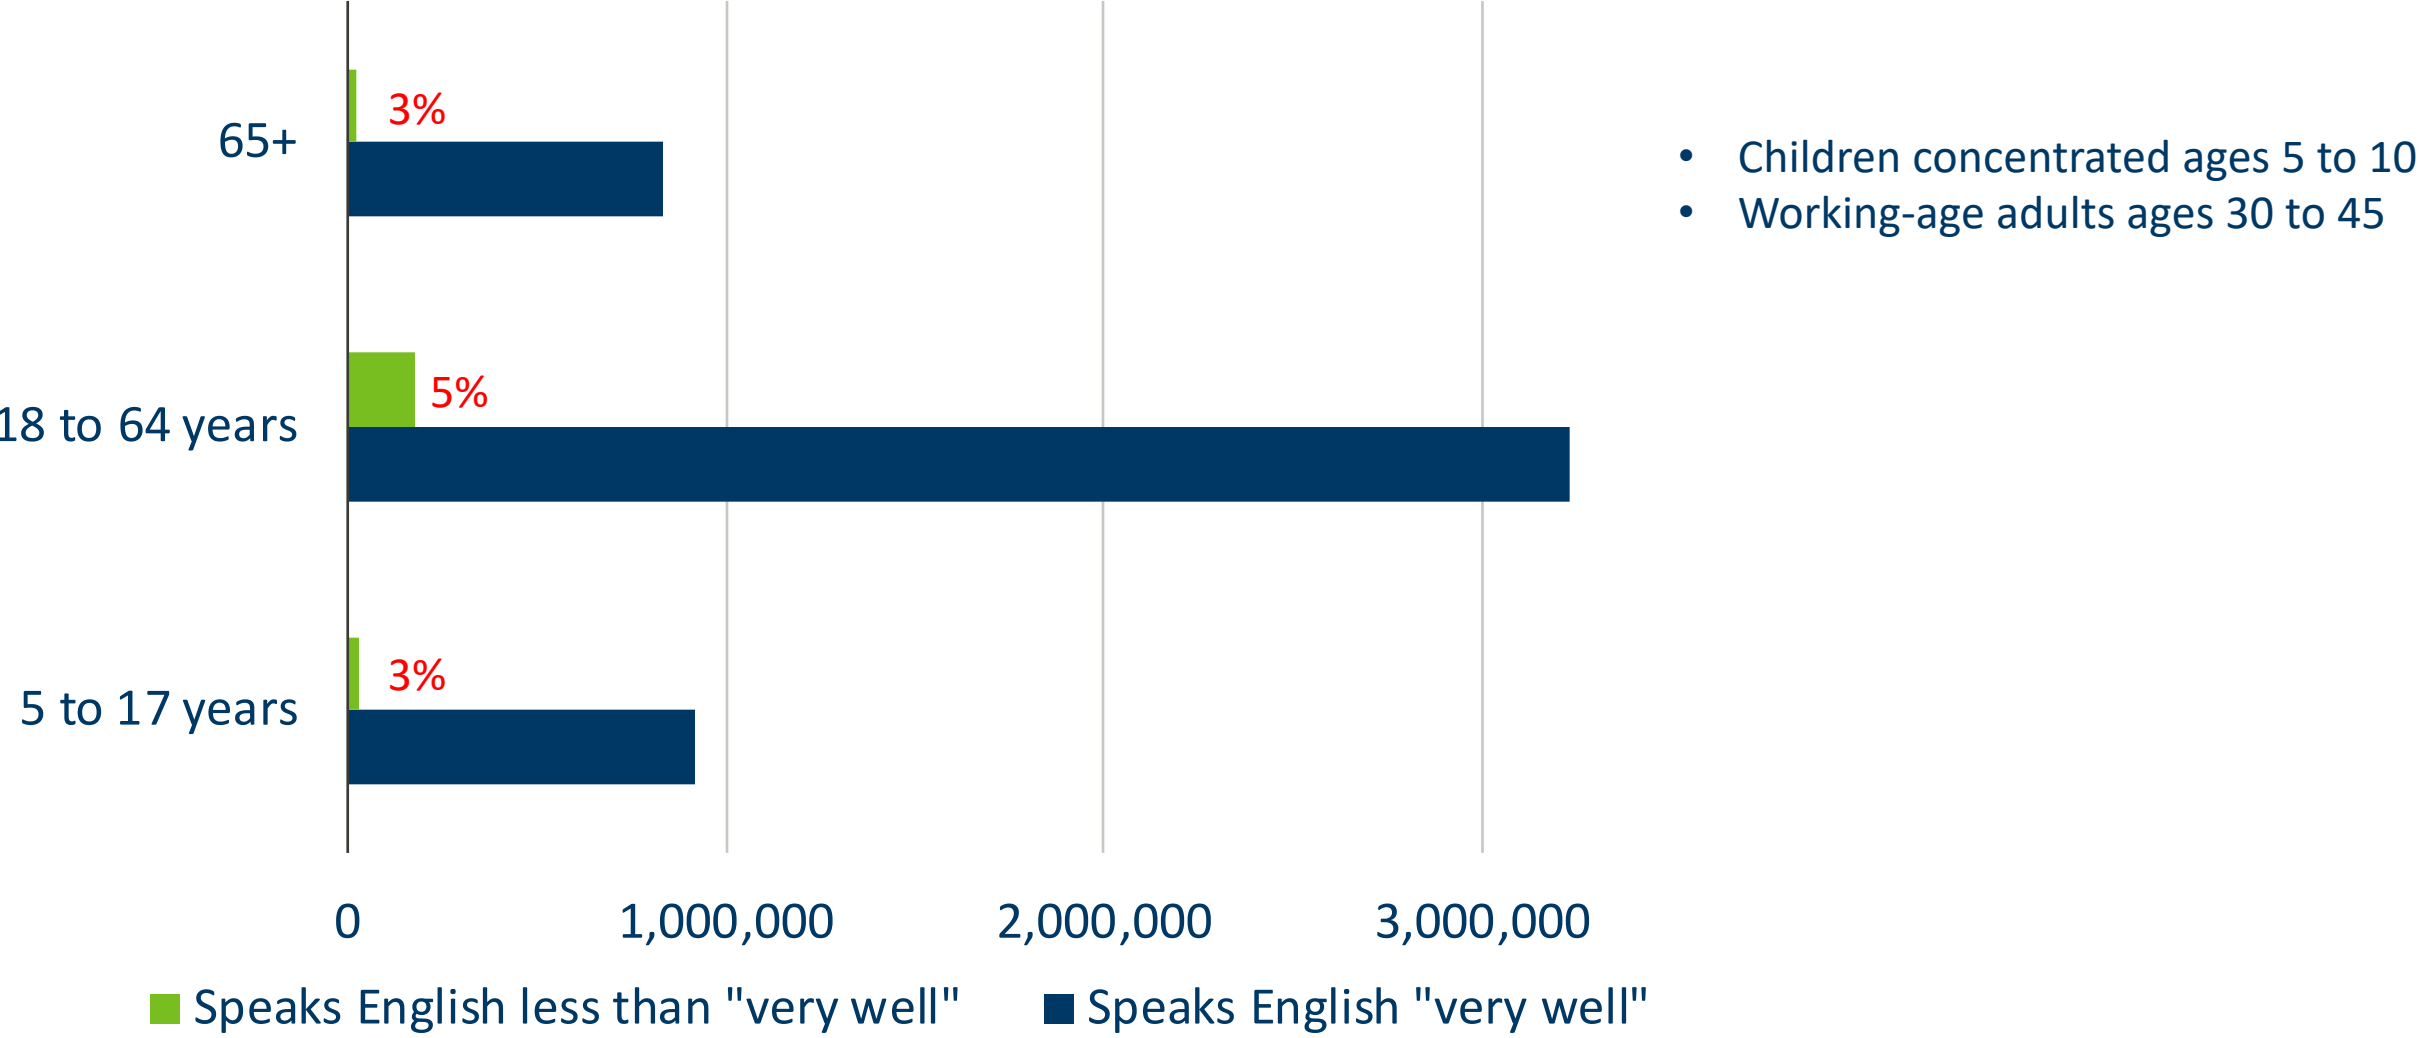

English proficiency by age

Source: Public Use Microdata Sample, 2019 American Community Survey, 5-Year Estimates