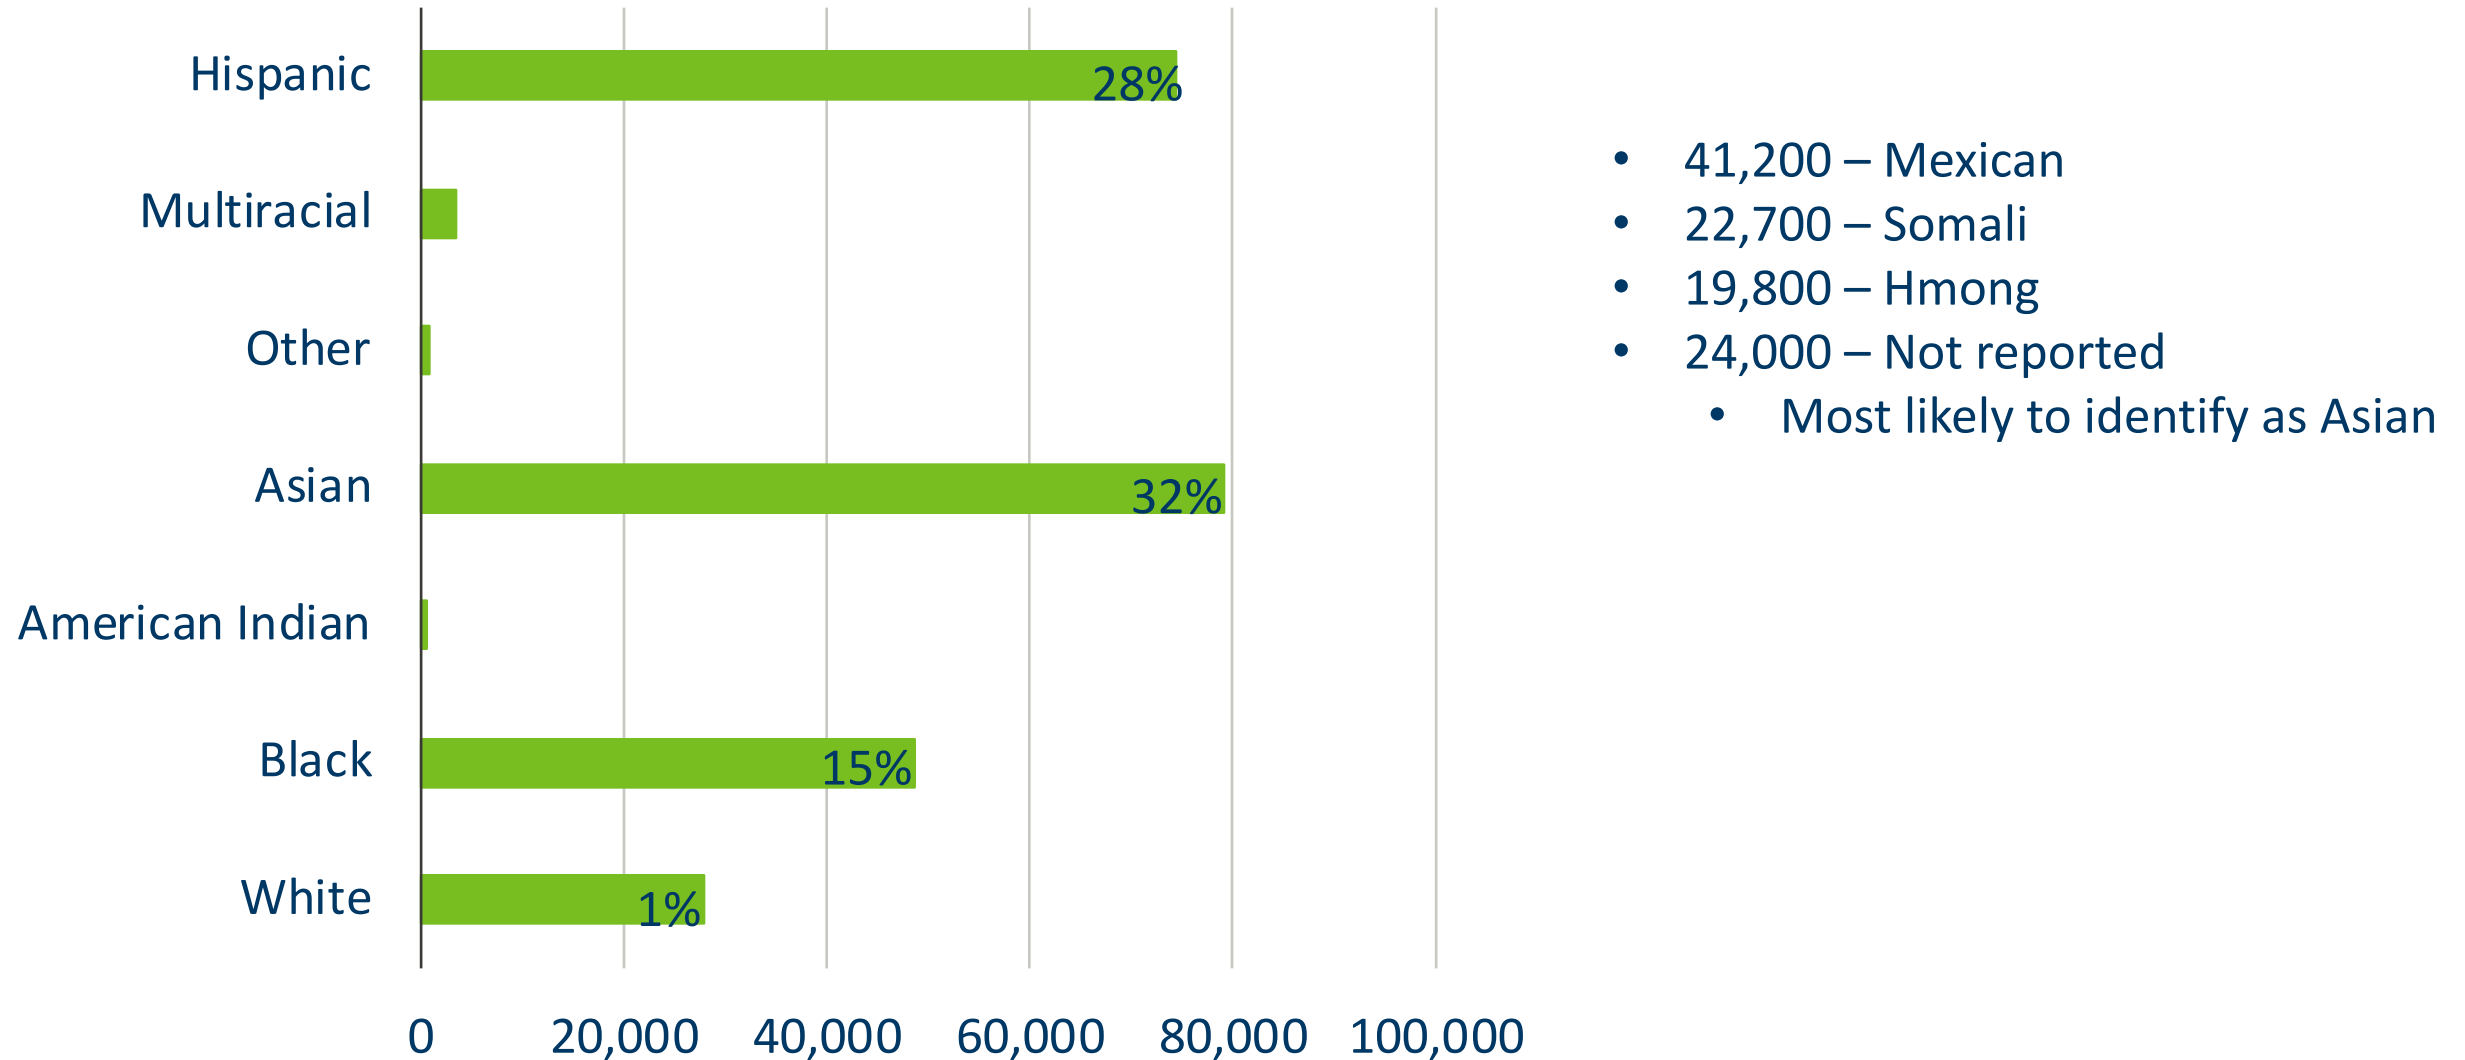

Minnesotans who speak English less than “very well”