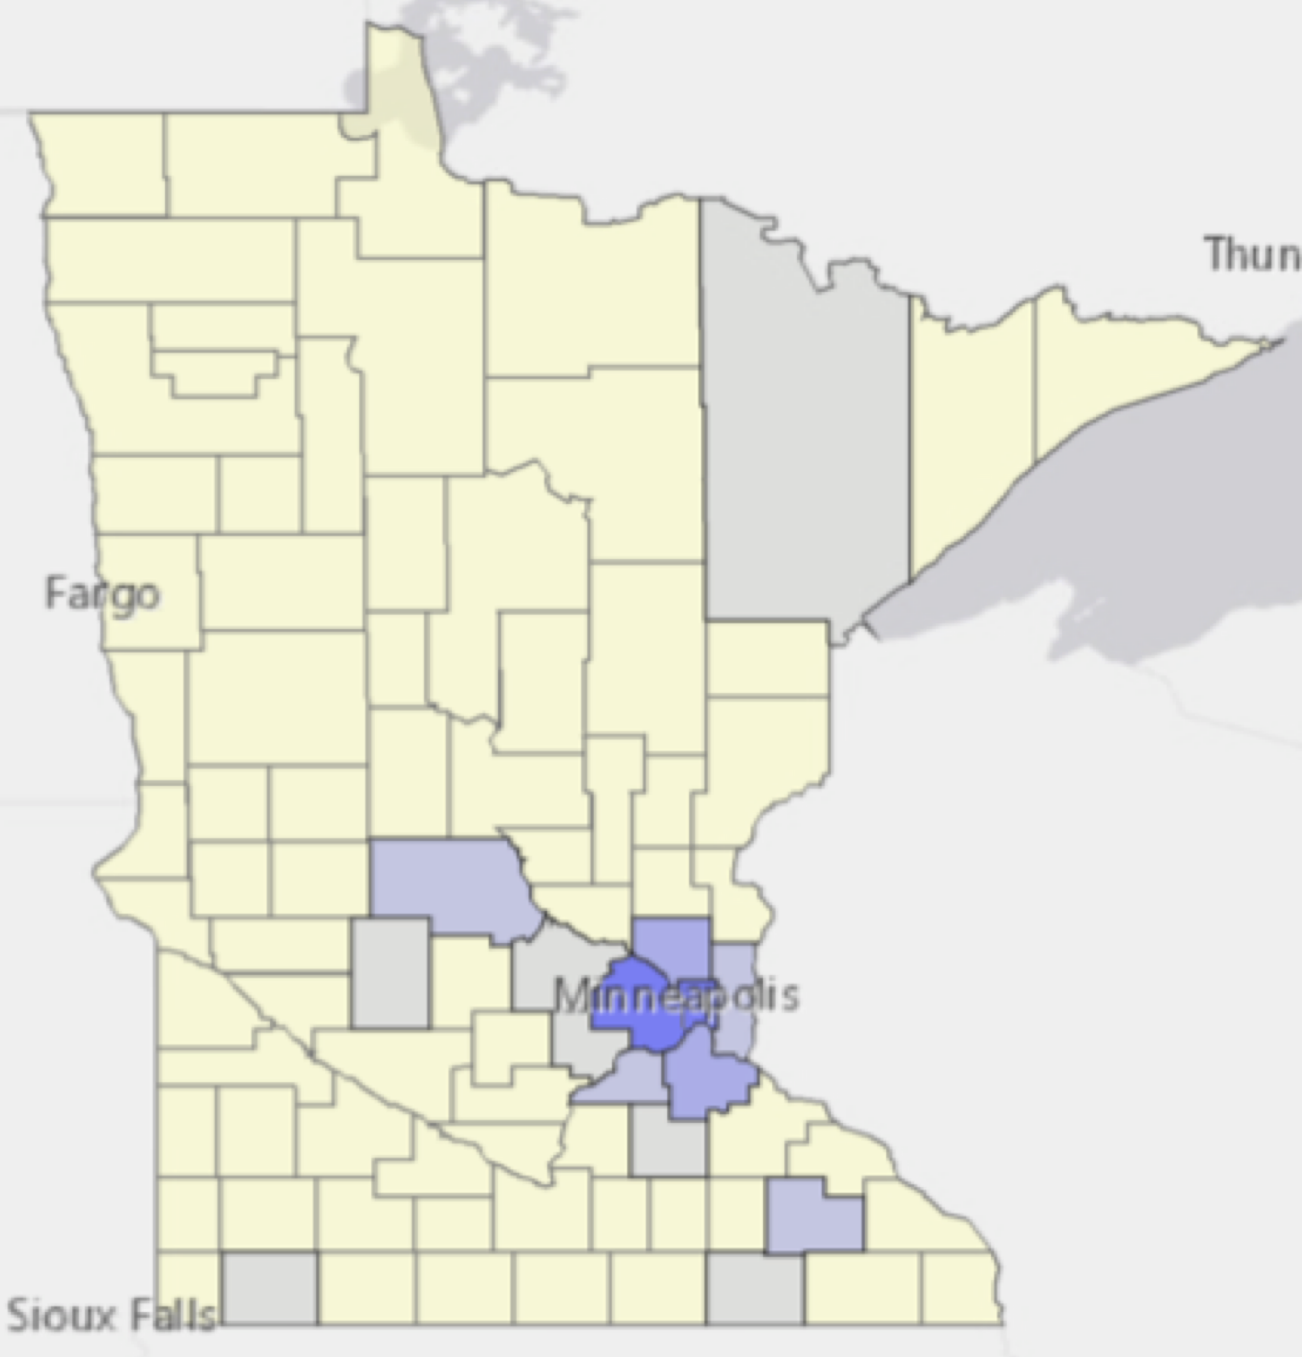

Changing Demographics of English-Language Learners in Minnesota
for the House Education Finance Committee

Megan Dayton, Senior Demographer
February 8, 2022

243,700 Minnesotans speak English less than “very well”

Hennepin County	81,800	7%
Ramsey County	56,000	11%
Dakota County	20,300	5%
Anoka County	14,400	4%
Olmsted County	7,900	5%
Scott County	7,000	5%
Washington County	6,400	3%
Stearns County	6,200	4%
Mower County	3,900	11%
Nobles County	3,600	18%
Rice County	2,900	5%
Kandiyohi County	2,300	6%
Carver County	1,800	2%
Wright County	1,800	1%
St. Louis County	1,600	1%

187,600 live in the 7-County Twin Cities Metro

Hennepin County	81,800	7%
Ramsey County	56,000	11%
Dakota County	20,300	5%
Anoka County	14,400	4%
Olmsted County	7,900	5%
Scott County	7,000	5%
Washington County	6,400	3%
Stearns County	6,200	4%
Mower County	3,900	11%
Nobles County	3,600	18%
Rice County	2,900	5%
Kandiyohi County	2,300	6%
Carver County	1,800	2%
Wright County	1,800	1%
St. Louis County	1,600	1%

Highest concentration in Nobles County

Hennepin County	81,800	7%
Ramsey County	56,000	11%
Dakota County	20,300	5%
Anoka County	14,400	4%
Olmsted County	7,900	5%
Scott County	7,000	5%
Washington County	6,400	3%
Stearns County	6,200	4%
Mower County	3,900	11%
Nobles County	3,600	18%
Rice County	2,900	5%
Kandiyohi County	2,300	6%
Carver County	1,800	2%
Wright County	1,800	1%
St. Louis County	1,600	1%