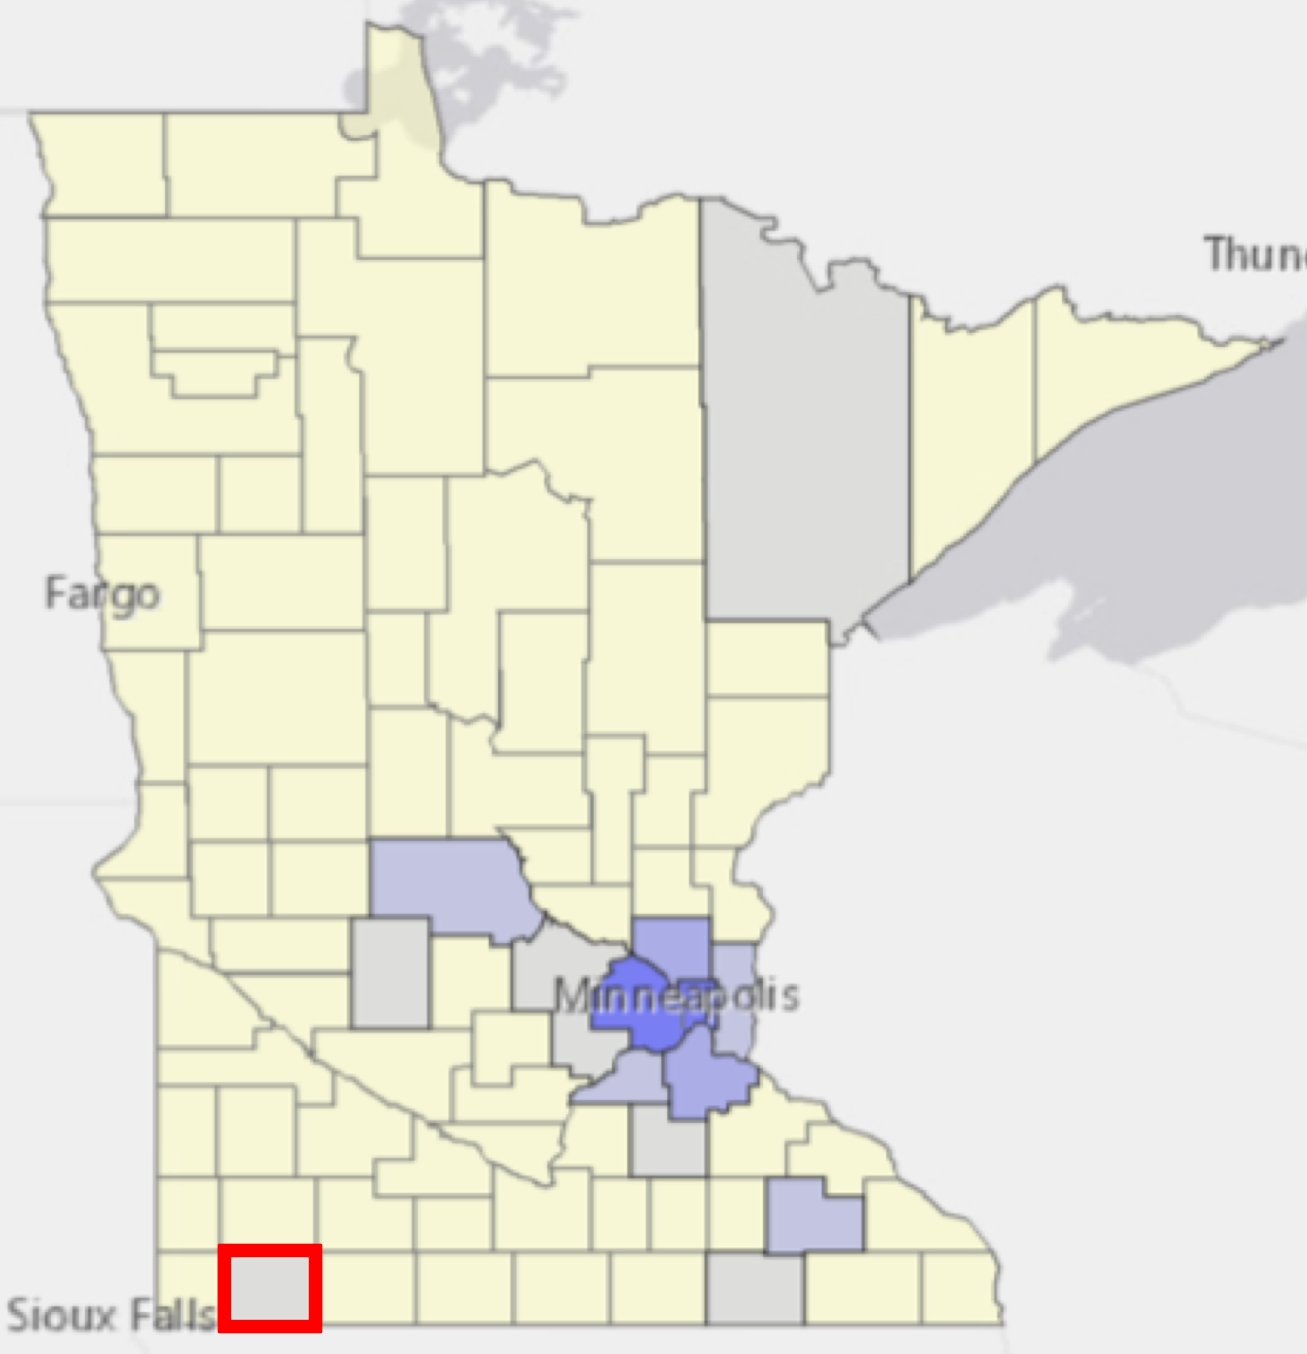

Changing Demographics of English-Language Learners in Minnesota
for the House Education Finance Committee

Megan Dayton, Senior Demographer
February 8, 2022

243,700 Minnesotans speak English less than “very well”

Hennepin County	81,800	7%
Ramsey County	56,000	11%
Dakota County	20,300	5%
Anoka County	14,400	4%
Olmsted County	7,900	5%
Scott County	7,000	5%
Washington County	6,400	3%
Stearns County	6,200	4%
Mower County	3,900	11%
Nobles County	3,600	18%
Rice County	2,900	5%
Kandiyohi County	2,300	6%
Carver County	1,800	2%
Wright County	1,800	1%
St. Louis County	1,600	1%

187,600 live in the 7-County Twin Cities Metro

Hennepin County	81,800	7%
Ramsey County	56,000	11%
Dakota County	20,300	5%
Anoka County	14,400	4%
Olmsted County	7,900	5%
Scott County	7,000	5%
Washington County	6,400	3%
Stearns County	6,200	4%
Mower County	3,900	11%
Nobles County	3,600	18%
Rice County	2,900	5%
Kandiyohi County	2,300	6%
Carver County	1,800	2%
Wright County	1,800	1%
St. Louis County	1,600	1%

Highest concentration in Nobles County

Hennepin County	81,800	7%
Ramsey County	56,000	11%
Dakota County	20,300	5%
Anoka County	14,400	4%
Olmsted County	7,900	5%
Scott County	7,000	5%
Washington County	6,400	3%
Stearns County	6,200	4%
Mower County	3,900	11%
Nobles County	3,600	18%
Rice County	2,900	5%
Kandiyohi County	2,300	6%
Carver County	1,800	2%
Wright County	1,800	1%
St. Louis County	1,600	1%