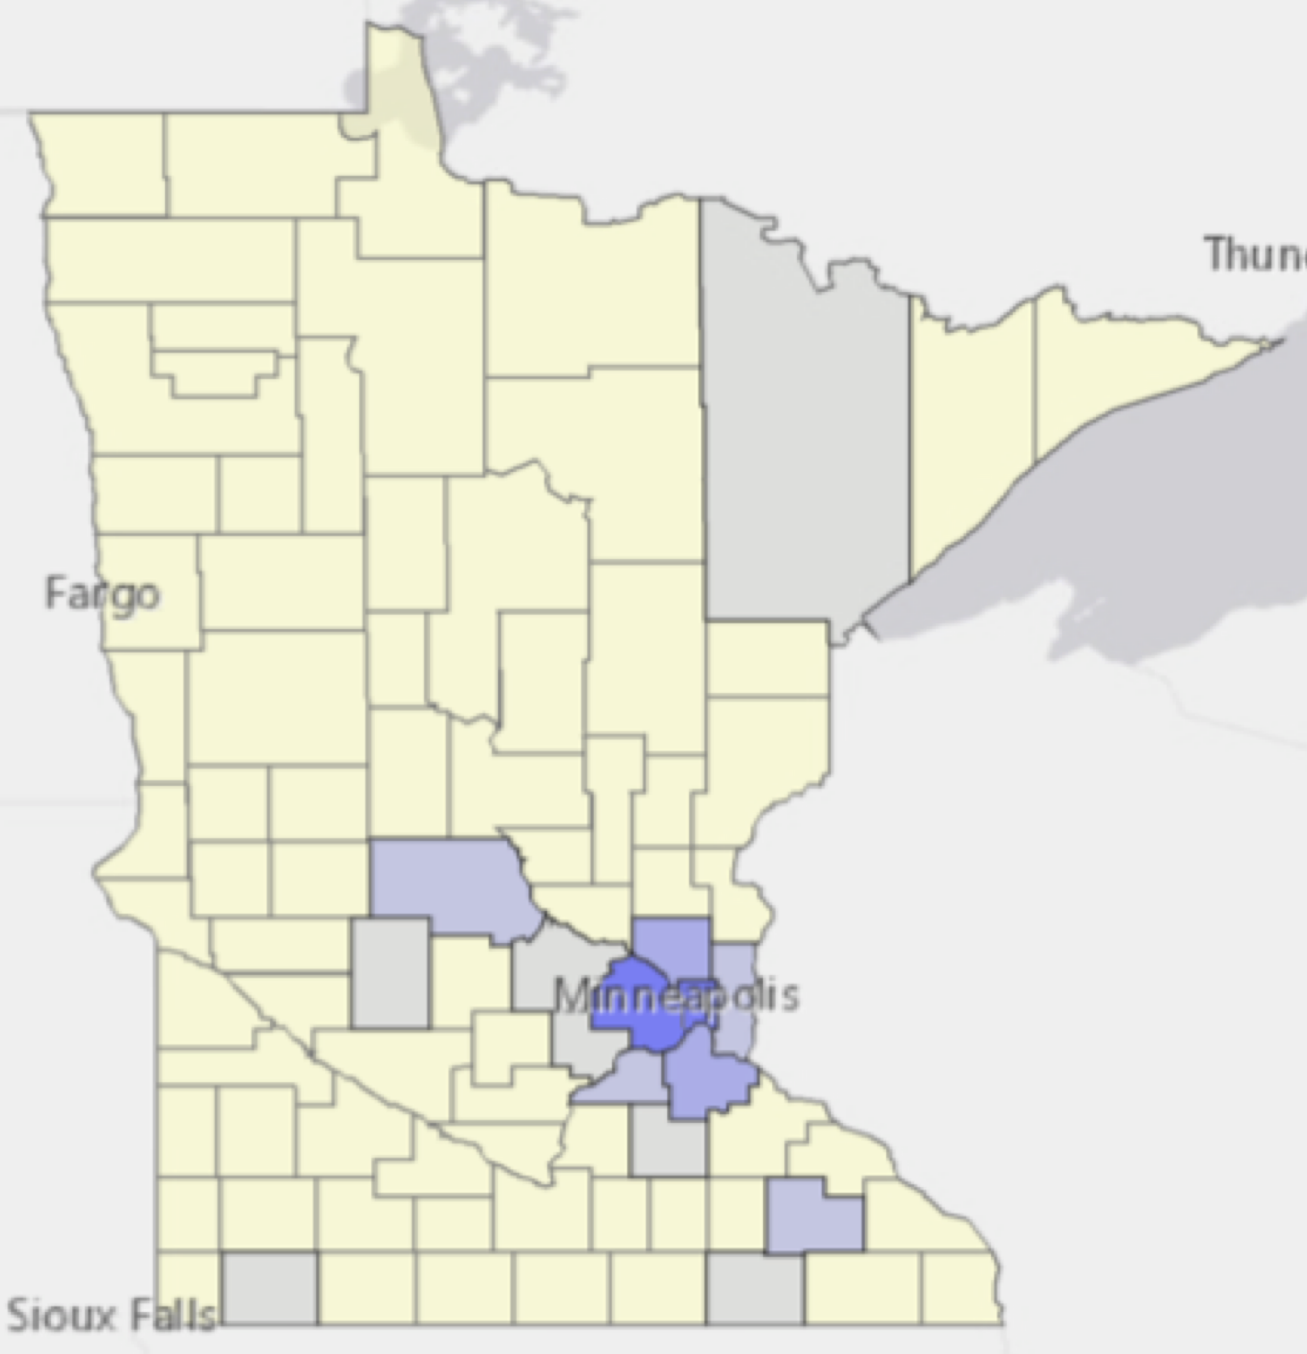

Changing Demographics of English-Language Learners in Minnesota
for the House Education Finance Committee

Megan Dayton, Senior Demographer
February 8, 2022

243,700 Minnesotans speak English less than “very well”

Hennepin County	81,800	7%
Ramsey County	56,000	11%
Dakota County	20,300	5%
Anoka County	14,400	4%
Olmsted County	7,900	5%
Scott County	7,000	5%
Washington County	6,400	3%
Stearns County	6,200	4%
Mower County	3,900	11%
Nobles County	3,600	18%
Rice County	2,900	5%
Kandiyohi County	2,300	6%
Carver County	1,800	2%
Wright County	1,800	1%
St. Louis County	1,600	1%

187,600 live in the 7-County Twin Cities Metro

Hennepin County	81,800	7%
Ramsey County	56,000	11%
Dakota County	20,300	5%
Anoka County	14,400	4%
Olmsted County	7,900	5%
Scott County	7,000	5%
Washington County	6,400	3%
Stearns County	6,200	4%
Mower County	3,900	11%
Nobles County	3,600	18%
Rice County	2,900	5%
Kandiyohi County	2,300	6%
Carver County	1,800	2%
Wright County	1,800	1%
St. Louis County	1,600	1%

Highest concentration in Nobles County

Hennepin County	81,800	7%
Ramsey County	56,000	11%
Dakota County	20,300	5%
Anoka County	14,400	4%
Olmsted County	7,900	5%
Scott County	7,000	5%
Washington County	6,400	3%
Stearns County	6,200	4%
Mower County	3,900	11%
Nobles County	3,600	18%
Rice County	2,900	5%
Kandiyohi County	2,300	6%
Carver County	1,800	2%
Wright County	1,800	1%
St. Louis County	1,600	1%