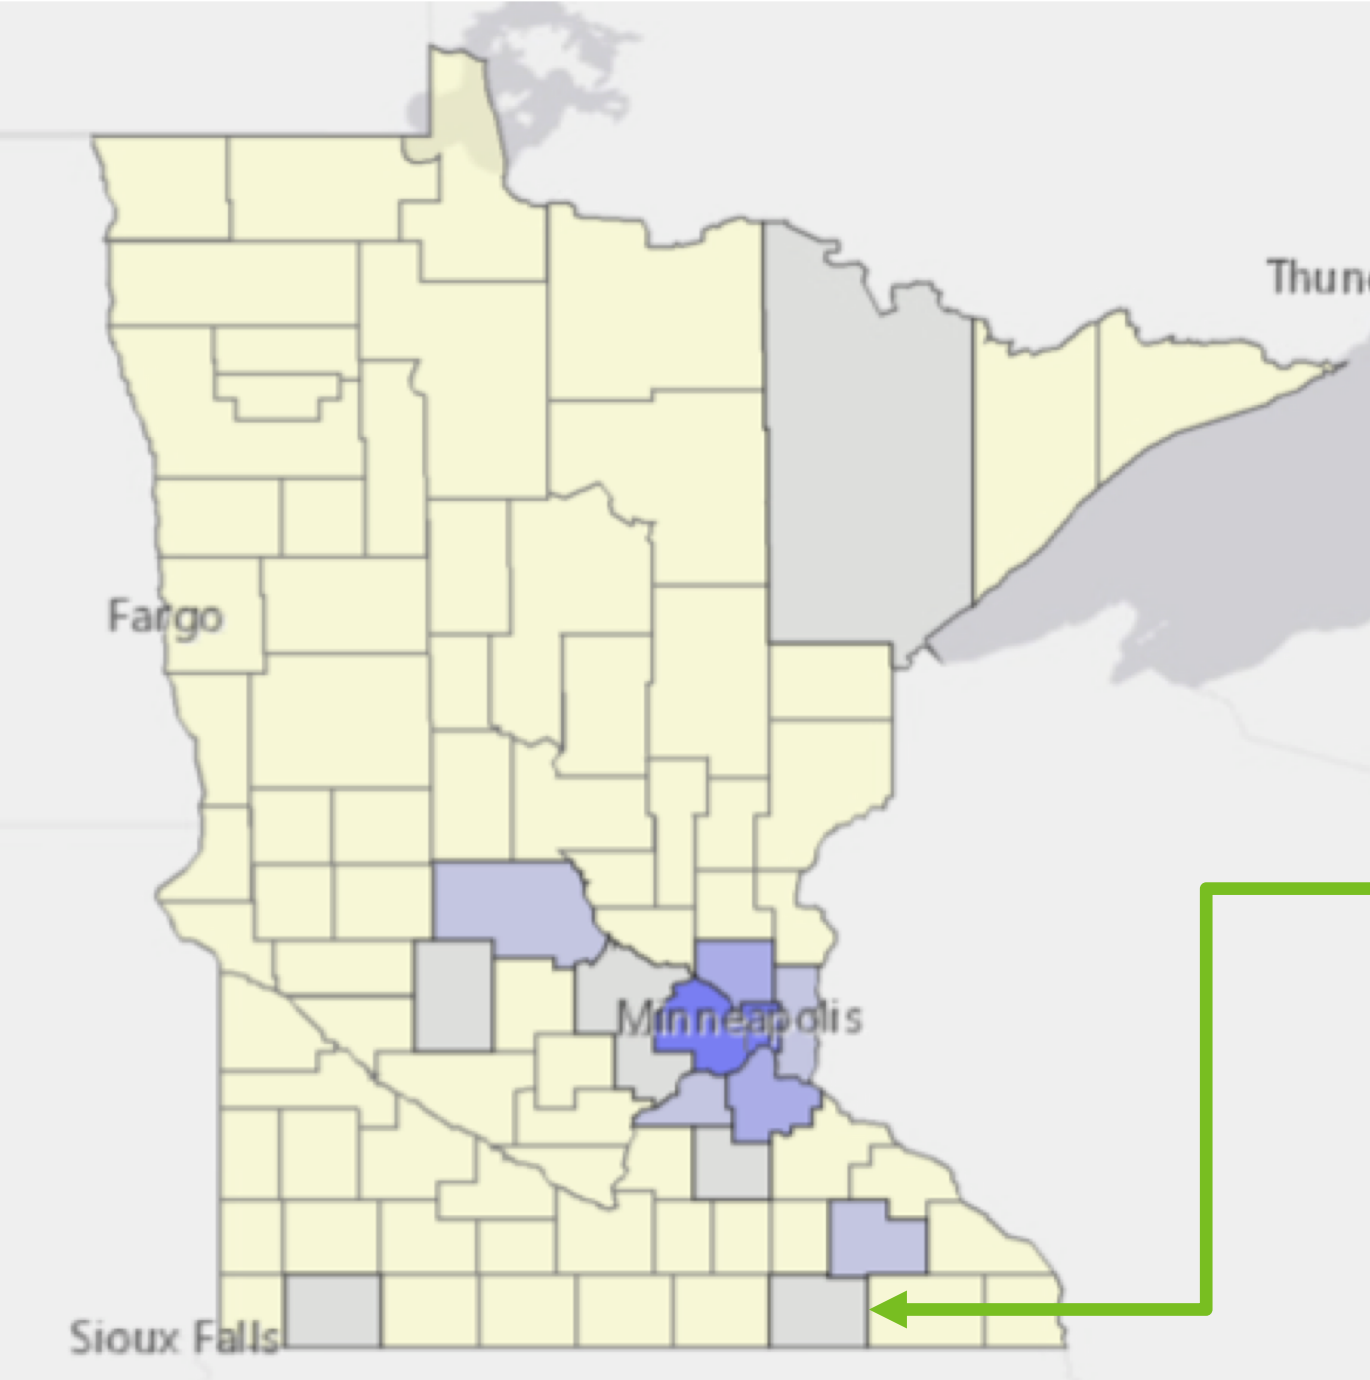

Mower County increase from 9% to 11%

Hennepin County	81,800	7%
Ramsey County	56,000	11%
Dakota County	20,300	5%
Anoka County	14,400	4%
Olmsted County	7,900	5%
Scott County	7,000	5%
Washington County	6,400	3%
Stearns County	6,200	4%
Mower County	3,900	11%
Nobles County	3,600	18%
Rice County	2,900	5%
Kandiyohi County	2,300	6%
Carver County	1,800	2%
Wright County	1,800	1%
St. Louis County	1,600	1%